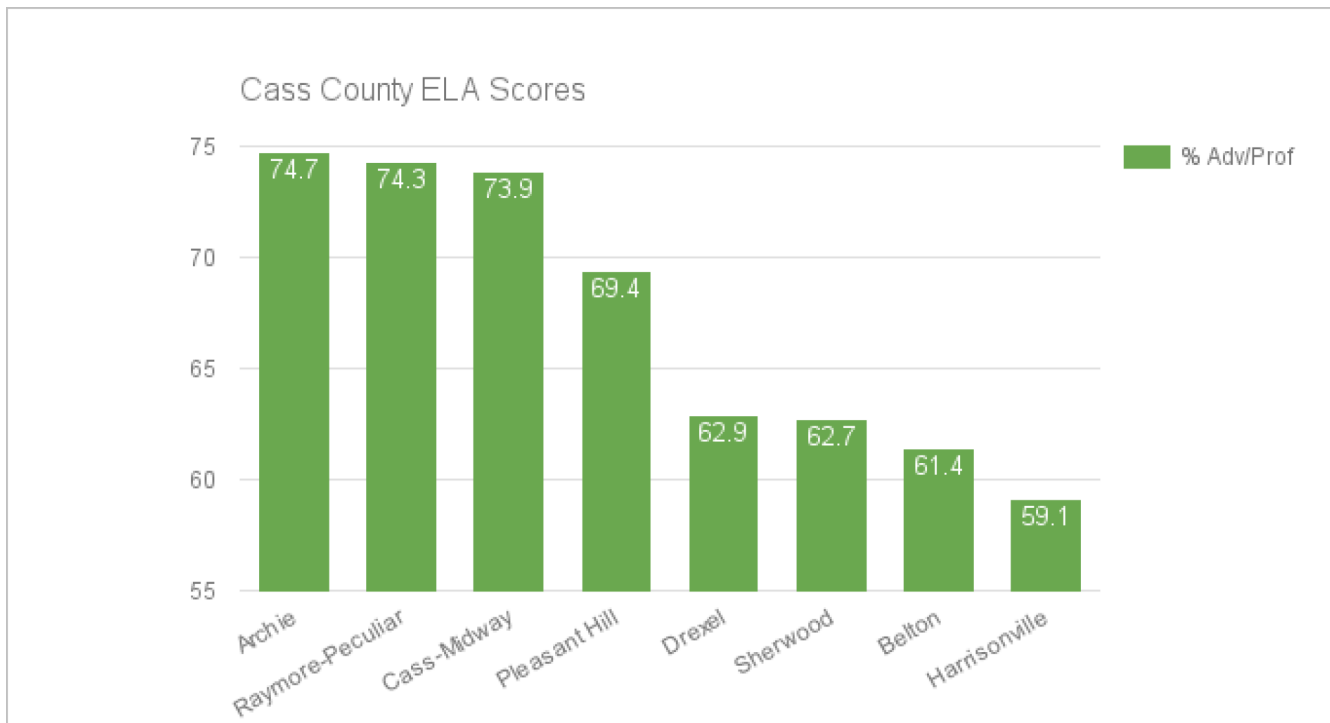

Achievement Rankings (Cass) 2015-16

District-ELA	% Adv/Prof	Ranking
Archie	74.7	1
Raymore-Peculiar	74.3	2
Cass-Midway	73.9	3
Pleasant Hill	69.4	4
Drexel	62.9	5
Sherwood	62.7	6
Belton	61.4	7
Harrisonville	59.1	8