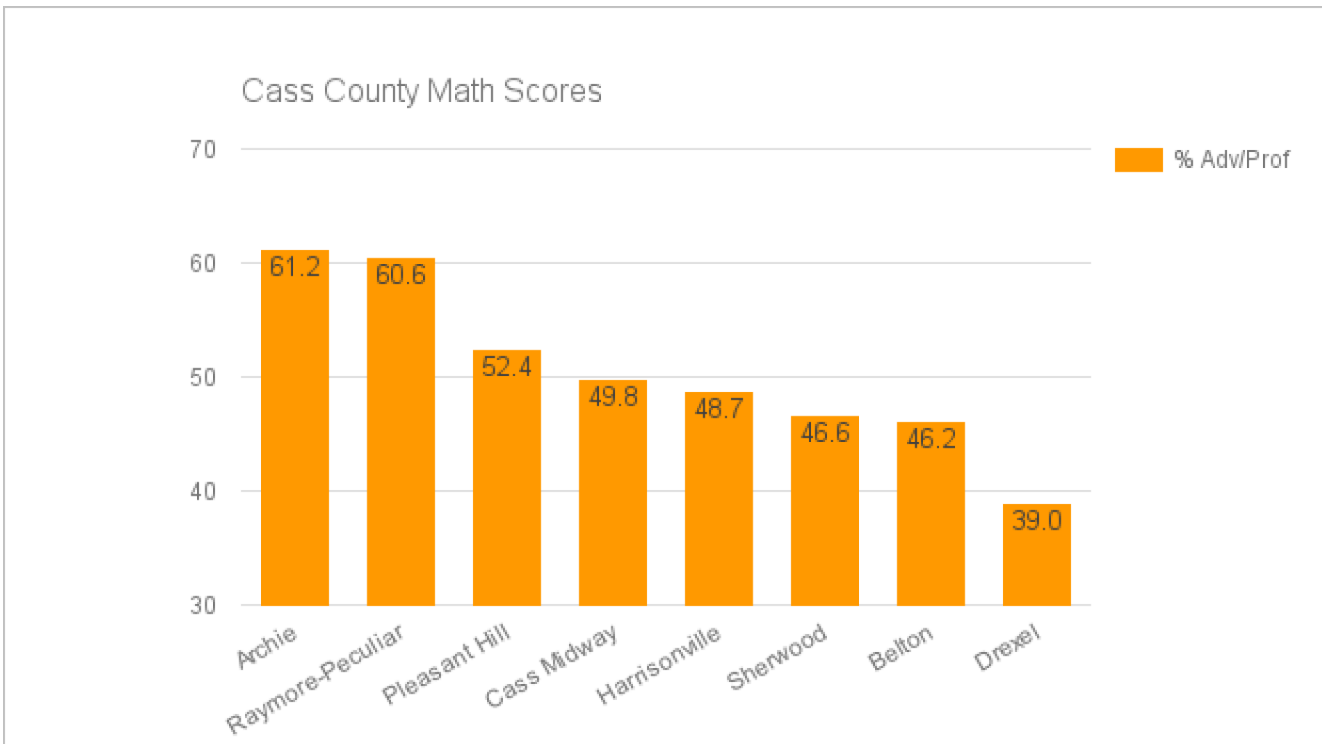

Achievement Rankings (Cass) 2015-16

District-Math	% Adv/Prof	Ranking
Archie	61.2	1
Raymore-Peculiar	60.6	2
Pleasant Hill	52.4	3
Cass Midway	49.8	4
Harrisonville	48.7	5
Sherwood	46.6	6
Belton	46.2	7
Drexel	39.0	8