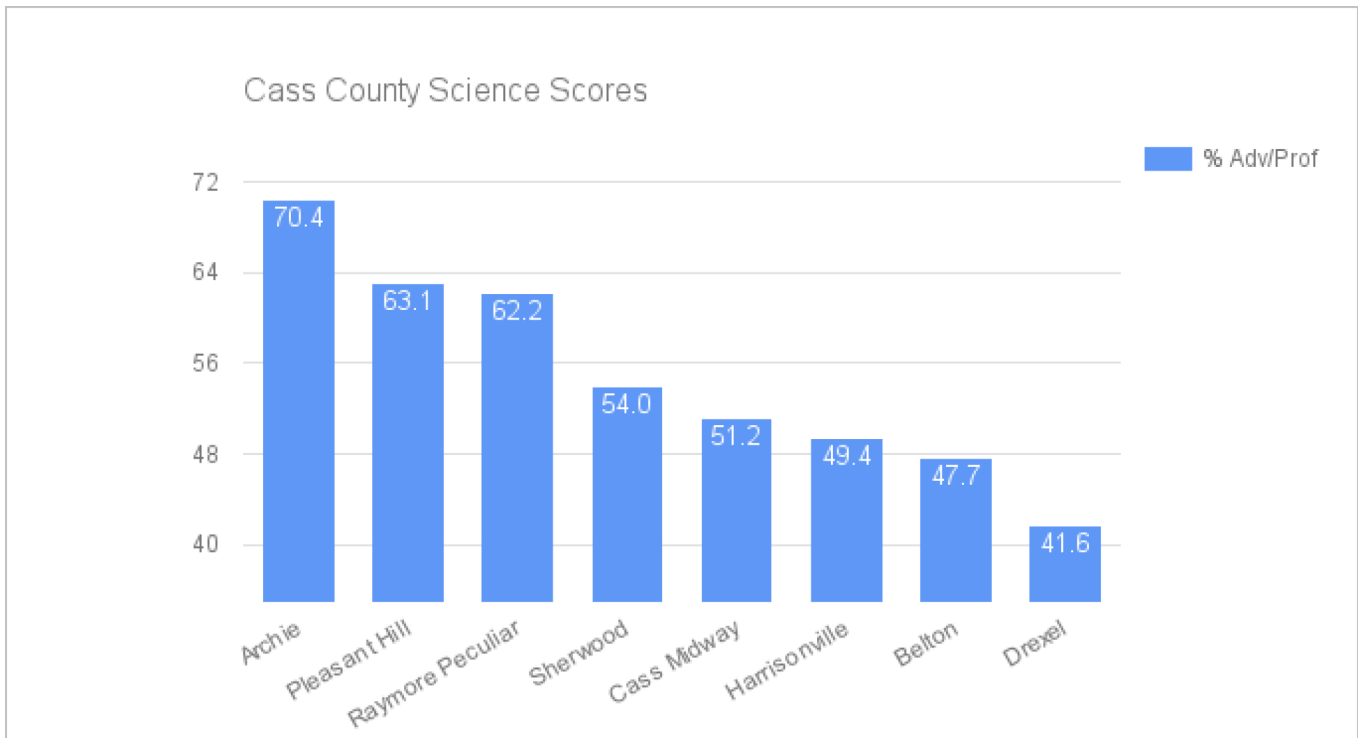

Achievement Rankings (Cass) 2015-16

District-Science	% Adv/Prof	Ranking
Archie	70.4	1
Pleasant Hill	63.1	2
Raymore Peculiar	62.2	3
Sherwood	54.0	4
Cass Midway	51.2	5
Harrisonville	49.4	6
Belton	47.7	7
Drexel	41.6	8